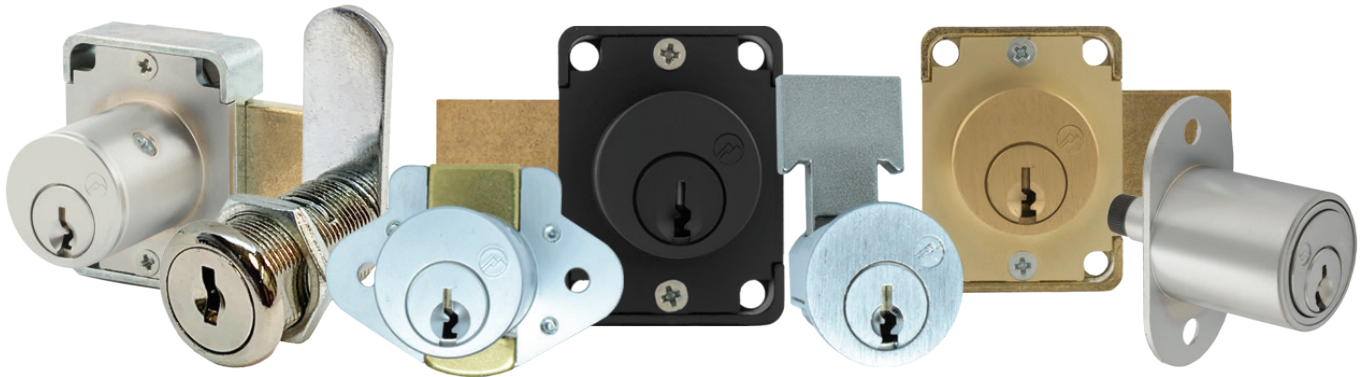

IT DOESN'T GET **COOLER** THAN THIS

Olympus Lock has over 25 years experience designing and manufacturing easily rekeyable pin tumbler, interchangeable core and engineered cabinet lock bodies for third party mechanical and electronic cylinders. They offer a wide selection of keyways and cabinet lock solutions for commercial and institutional facilities.

For every \$100 in Olympus Lock products purchased in February and March 2024, you will receive one entry to win 1 of 10 RTIC Coolers.

We will be giving away 10 RTIC 52 quart hard cooler insulated portable ice chest box