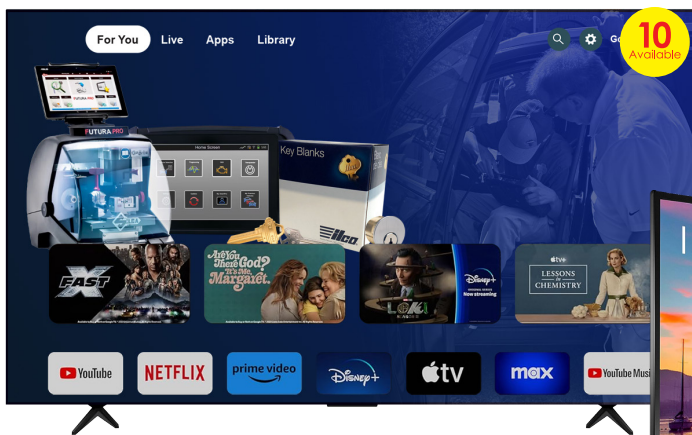

# WIN 1 OF 30 SMART TV'S

**ADVANCED  
DIAGNOSTICS USA**

Receive 1 entry to win 1 of 30 Smart TV's for every \$500 in ilco and Advanced Diagnostics products purchased in December and January.

85" 4K UHD LED Smart TV with Google TV with Built-in with Voice Remote

50" LED 4K UHD Smart Fire TV with Alexa Voice Remote

Scan the QR code or visit [www.implss.com](http://www.implss.com) to browse ilco and Advanced Diagnostics products.