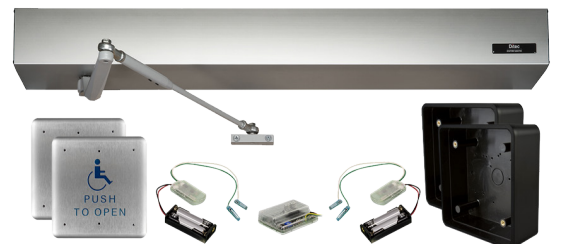

# STOCK UP ON AMAZON GIFT CARDS

Receive a \$25 gift card for each  
EZ36, HA7, HA8, HA9 or Simple Swing Operator  
purchased in March and April 2024.

## HA7 Slim Low Energy Operator

- Slim header design blends seamlessly with door frame
- Perfect for retrofit applications
- Easy mobile app set-up
- Partial Open/Parking
- Hold Open
- Privacy Function/Time-Delay Cancellation
- Ratchet (activate one to open; activate again to close)
- Push and Go

## EZ36 Operator Kit

- HA8-LP Operator for a 36" Door
- (2) Square Push Plates
- (2) Surface Mount Boxes
- (2) 900 MHz Wireless Transmitters
- (1) 900 MHz Receiver

Ask an IML Representative for full promotion details and product availability.