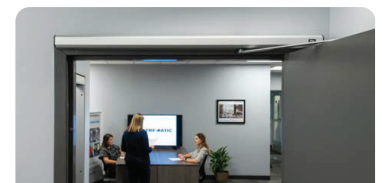

HA7 Slim Low Energy Operator

Aesthetics and innovation combine in the Ditec HA7. The slim header blends seamlessly with most standard door frames, and fits into areas where standard operators could not. Its quick installation and mobile app set-up make it an ideal choice for offices, restrooms and assisted living facilities.

- Slim header design blends seamlessly with door frame
- Perfect for retrofit applications
- Easy mobile app set-up
- Partial Open/Parking
- Hold Open
- Privacy Function/Time-Delay Cancellation
- Ratchet (activate one to open; activate again to close)
- Push and Go

MEET THE DITEC HA7 APP

- ✓ Makes setup a breeze
- ✓ Ability to control and customize functions
- ✓ Available in Google Play and Apple App Stores

SIMPLE INSTALL

- ✓ Upgrade your manual door to touch-free
- ✓ Easy to install
- ✓ 120vac wall outlet compatible
- ✓ Mobile app assists you throughout setup

SHOW GERMS THE DOOR

- ✓ Limits contact with germs on door handles
- ✓ Perfect for bathroom, office, and assisted living facility doors

SLEEK AND SLIM

- ✓ Sleek aesthetics built to blend in
- ✓ Perfect solution for limited overhead space
- ✓ Push and pull configurations
- ✓ Clear or dark bronze finishes available