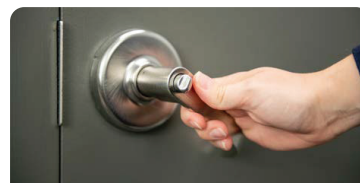

HA7 Slim Low Energy Operator

Aesthetics and innovation combine in the Ditec HA7. The slim header blends seamlessly with most standard door frames, and fits into areas where standard operators could not. Its quick installation and mobile app set-up make it an ideal choice for offices, restrooms and assisted living facilities.

- Slim header design blends seamlessly with door frame
- Perfect for retrofit applications
- Easy mobile app set-up
- Partial Open/Parking
- Hold Open
- Privacy Function/Time-Delay Cancellation
- Ratchet (activate one to open; activate again to close)
- Push and Go

MEET THE DITEC HA7 APP

- ✓ Makes setup a breeze
- ✓ Ability to control and customize functions
- ✓ Available in Google Play and Apple App Stores

SIMPLE INSTALL

- ✓ Upgrade your manual door to touch-free
- ✓ Easy to install
- ✓ 120vac wall outlet compatible
- ✓ Mobile app assists you throughout setup

SHOW GERMS THE DOOR

- ✓ Limits contact with germs on door handles
- ✓ Perfect for bathroom, office, and assisted living facility doors

SLEEK AND SLIM

- ✓ Sleek aesthetics built to blend in
- ✓ Perfect solution for limited overhead space
- ✓ Push and pull configurations
- ✓ Clear or dark bronze finishes available